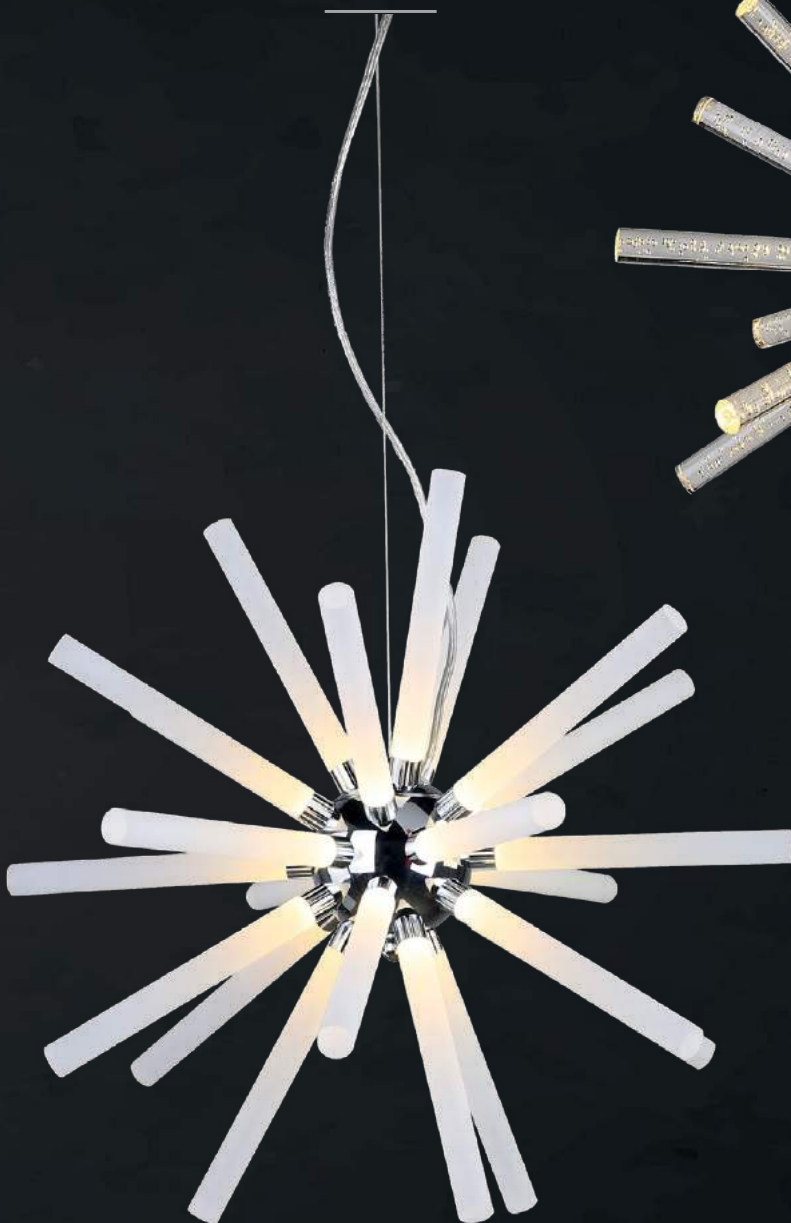

50 cm

L40091 C

30W LED
3000K
Metal / Terminado Cromo
D 50 cm A 120 cm
(Altura Ajustable)

Think
LED

FLAKE Colección

L46050 CL

24W LED
3000K
Acrílico Traslúcido/
Cromo
D 50 cm A 120 cm
(Altura Ajustable)

Think
LED

50 cm

L46050 FR

24W LED
3000K
Acrílico Mate / Cromo
D 50 cm A 120 cm
(Altura Ajustable)

Think
LED

50 cm

L42320

20W LED
4000K
Cristal / Cromo
D 60 cm A 120 cm
(Altura Ajustable)

Think
LED