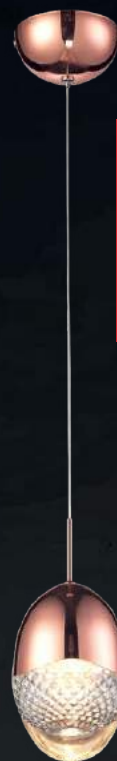

L43310 CO

5W LED
2700K
Metal Cobre / Cristal
D 10 cm A 120 cm
(Altura Ajustable)

Think
LED

NAPOLI Colección

444410

20W LED
3000K
Metal / Terminado
Satinado
L 60 cm A 150 cm
Altura Ajustable

Think
LED